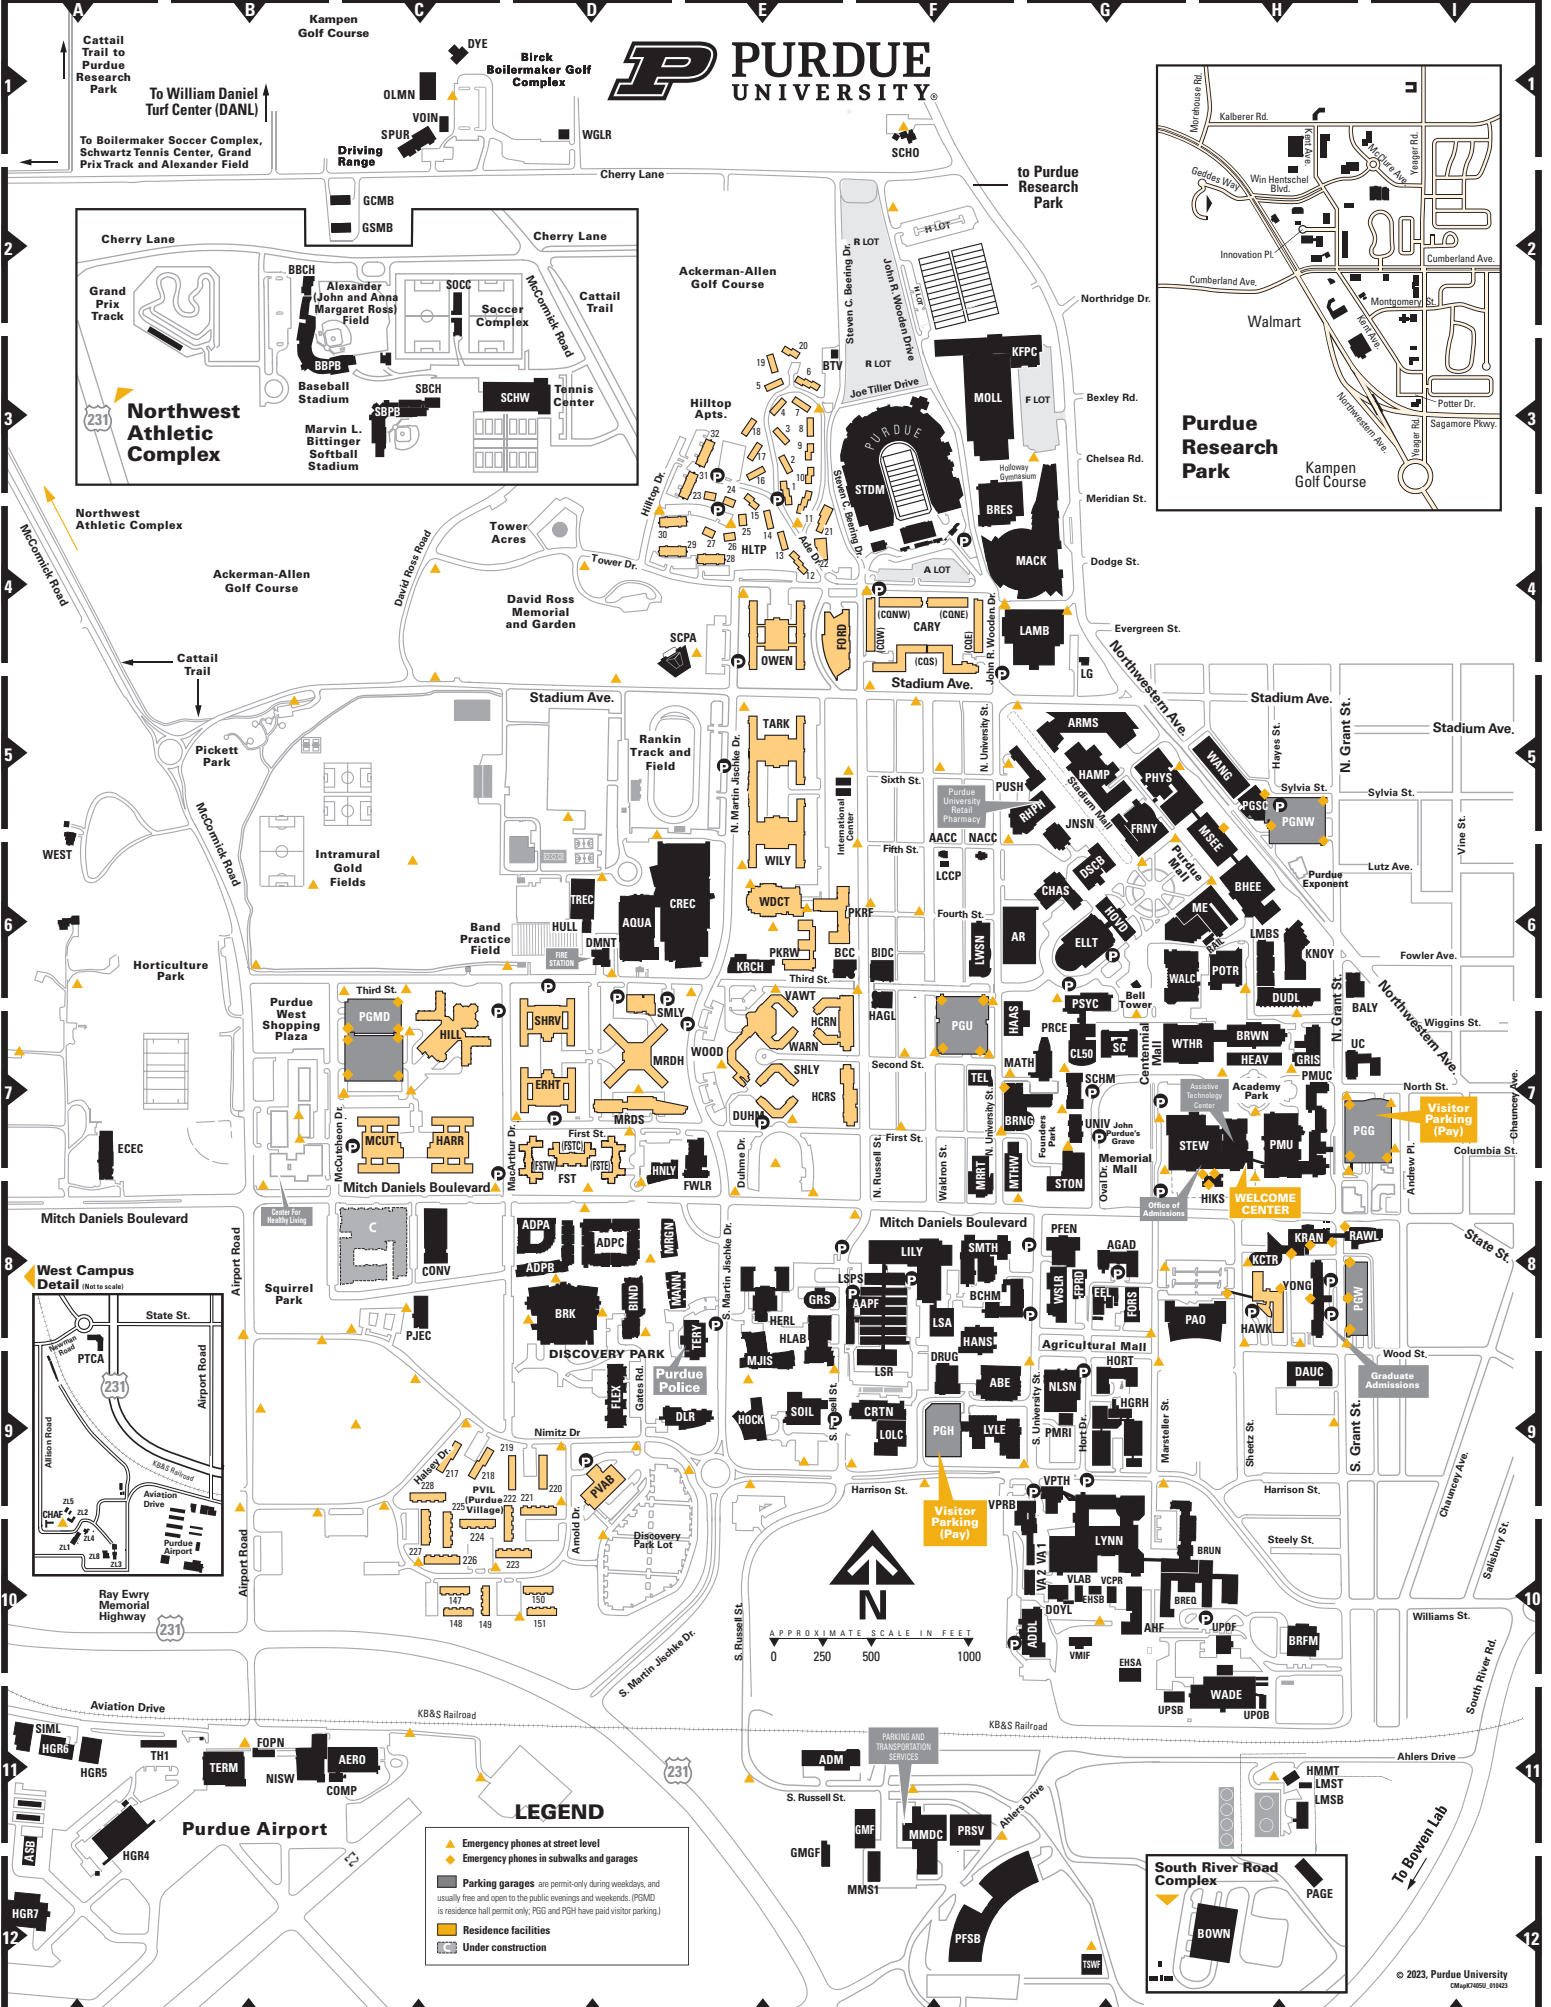

Northwest Athletic Complex

Cherry Lane

Grand Prix Track

BBCH Alexander (John and Anna Margaret Ross) Field

SOCC Soccer Complex

Baseball Stadium

Marvin L. Bittinger Softball Stadium

SBCH

SCHW Tennis Center

GCMB

GSMB

McComick Road

Cattail Trail

West Campus Detail

State St.

PTCA

Aviation Drive

Purdue Airport

Ray Evry Memorial Highway

215

216

217

218

219

220

221

222

223

224

225

226

227

228

229

230

231

232

233

234

235

236

237

238

239

240

241

242

243

244

245

246

247

248

249

250

251

252

253

254

255

256

257

258

259

260

261

262

263

264

265

266

267

268

269

270

271

272

273

274

275

276

277

278

279

280

281

282

283

284

285

286

287

288

289

290

291

292

293

294

295

296

297

298

299

300

LEGEND

- Emergency phones at street level
- Emergency phones in subwalks and garages
- Parking garages are permit-only during weekdays, and usually free and open to the public evenings and weekends. (PGMD is residence hall permit only; PGG and PGH have paid visitor parking)
- Residence facilities
- Under construction

South River Road Complex

BOWN

PAGE